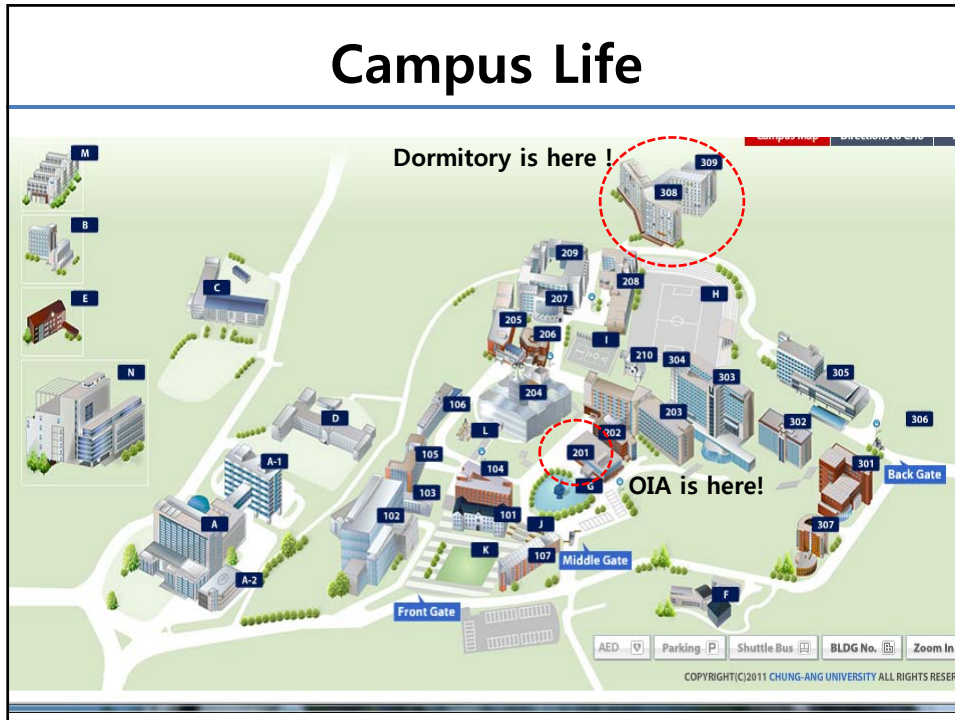

- 18, September ~ 10, December, 2017

Payment Deadline

- 15, December, 2017

Click <http://oia.cau.ac.kr>

More detail Information, please refer to Promotional Brochure ^^

The screenshot shows the official website for the International Winter Program (IWP) at Chung-Ang University. The page layout includes a top navigation bar with links for Home, Sitemap, CAU, Korean, and Chinese. Below this is a secondary navigation bar with categories like Introduction, Exchange/Visiting Program, and IWP. The main content area features a large banner for the Office of International Affairs, followed by a sidebar menu for the IWP. The 'Program Overview' section is active, displaying a download button for the program brochure and an introduction paragraph. The introduction states that the IWP is a hybrid program offering a window into Korean culture and society. A 'Useful links' section at the bottom provides quick access to the university's website, newsletter, Facebook page, and a past fair event.

We are Global Ambassador ☺

Students leaders who support Chung-Ang University campus globalization.

6th Global
Ambassador
Just call us
"GLAM"

Group of students who are selected and trained to facilitate global activities on CAU campus

Offer friendly advice & help for all your guys

Campus Life

Campus Life

Look at Dormitory

CAU
Open your future

**CHUNG-ANG
UNIVERSITY**
INTERNATIONAL
WINTER PROGRAM

Jan 18 (Thu) - Feb 3 (Sat), 2018

Spand Your