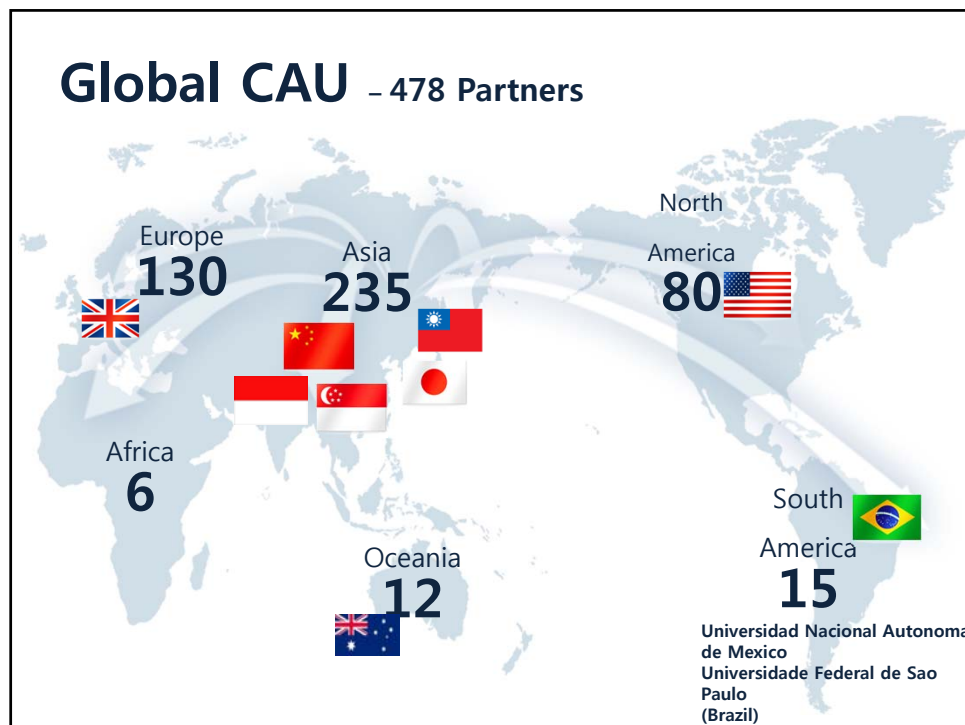

CONTENTS

- 1 • Global CAU
- 2 • Introduction to OIA
- 3 • Program Overview
- 4 • Global Ambassador
- 5 • Campus Life

Global CAU

7th in overall ranking
(2016 JoongAng Ilbo University Evaluation)

President for KAFSA (2013 ~ 2014)
* KAFSA – Korean Association of Foreign Students Administrators

Host University for 2014 APAIE conference
*APAIE – Asian Pacific Association for International Education

Host University for 2018 QS-APPLE conference

Introduction to OIA

- **OIA** is a core division of administration for developing and managing international initiatives **and international partnerships**.
- **Our primary goal** is to integrate international education into the University's academic programs to enhance their cross-cultural knowledge, leadership expertise, and linguistic competency to cope with the grand challenges of global world.